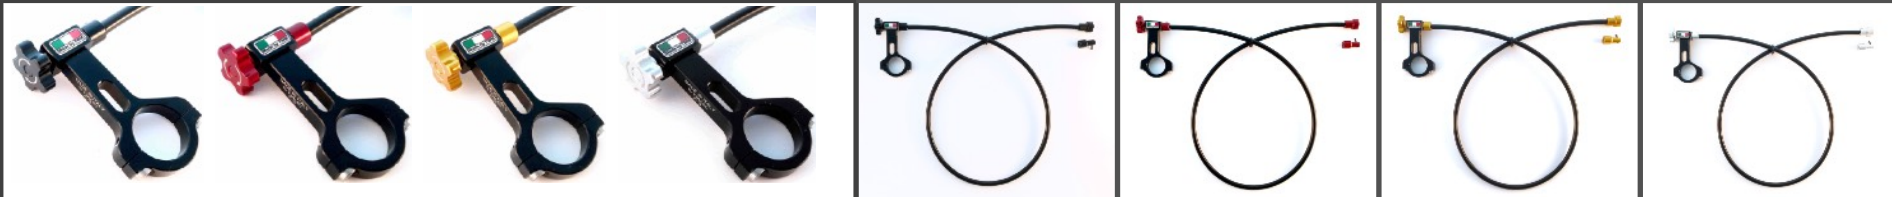

REMOTE ADJUSTER

APPLICATION	CODE			
- TWM Levers - Brembo Master Cylinder 16x16/16x18/19x16/19x18/19x20 - BREMBO RCS / RCS CORSACORTA	BLACK	RED	GOLD	SILVER
	RA.N	RA.R	RA.O	RA.A